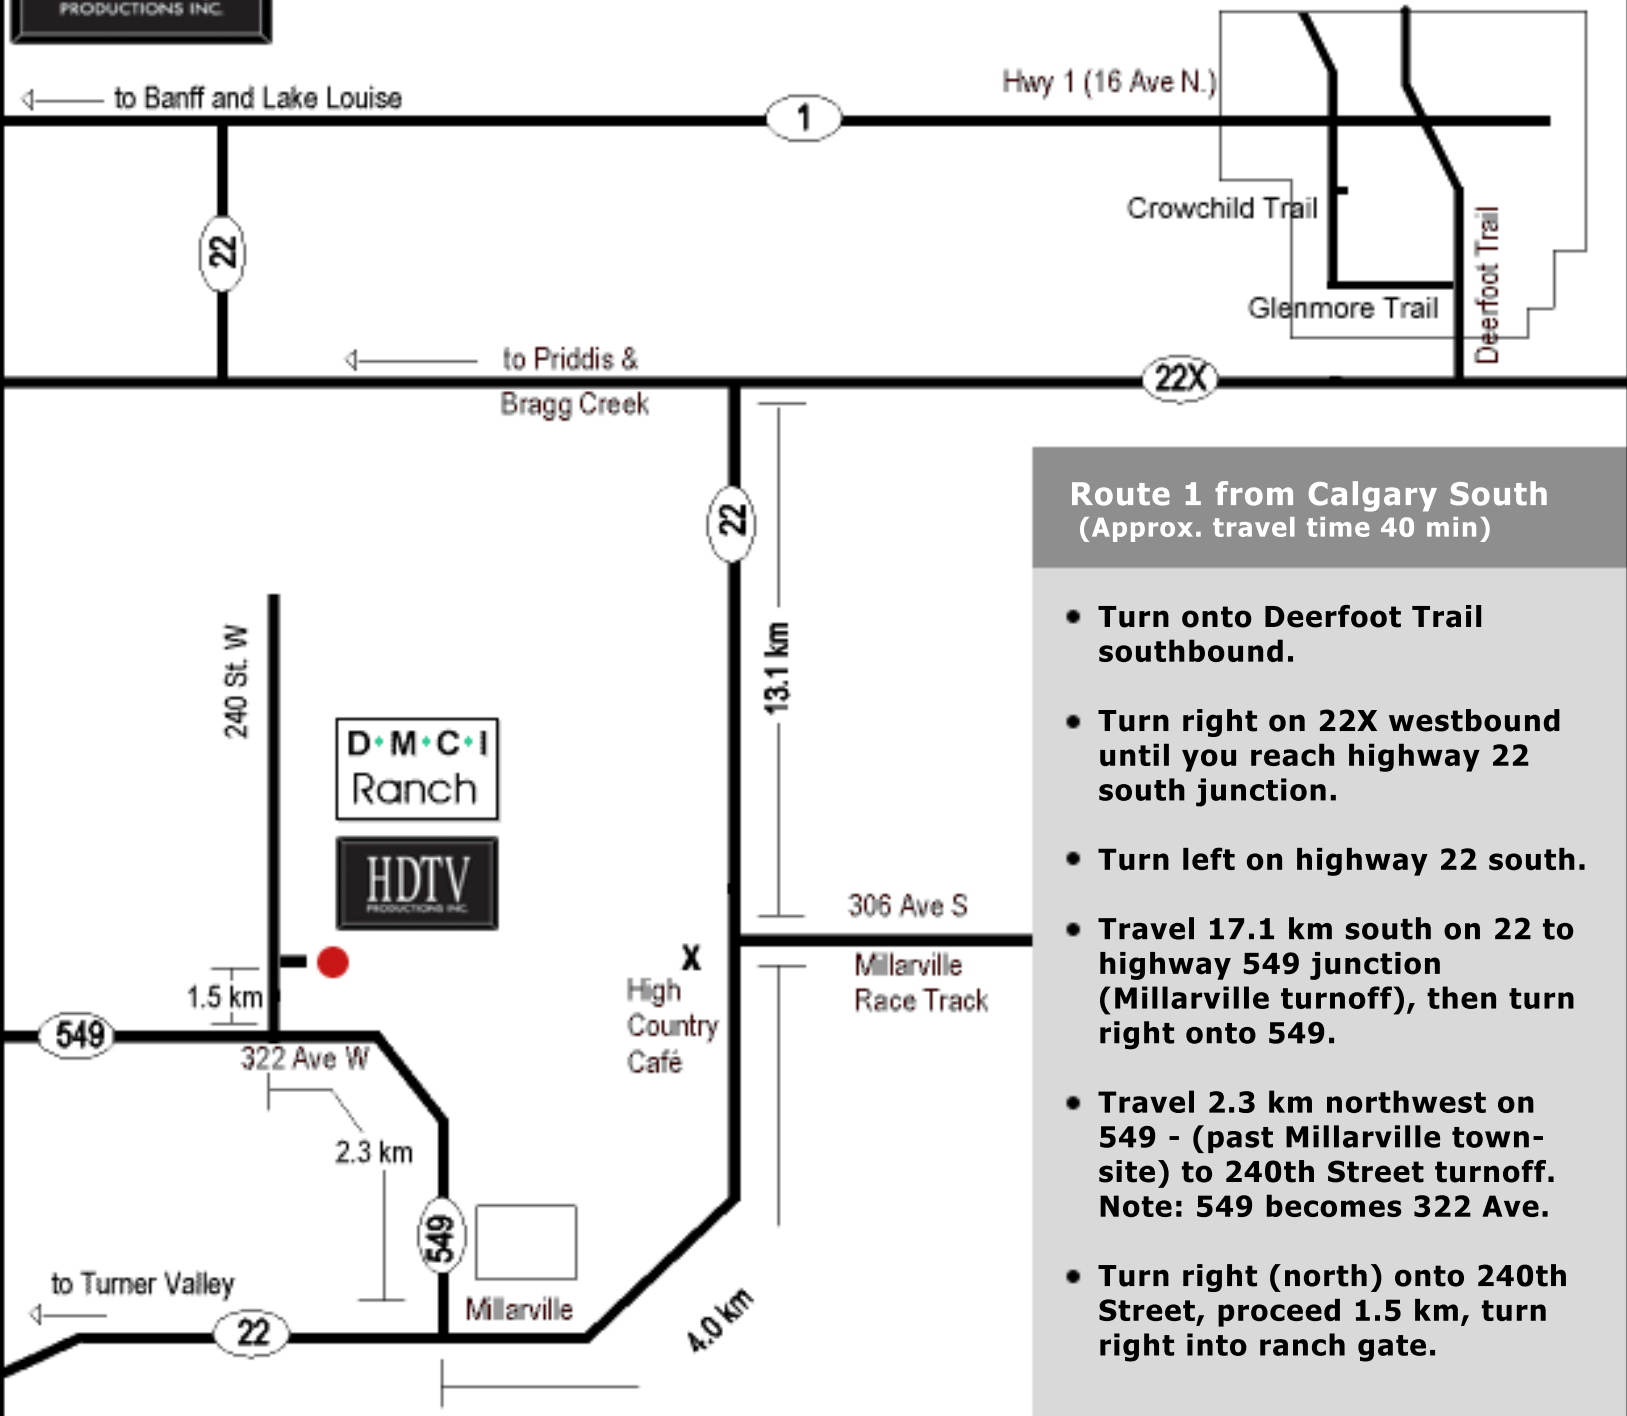

# HDTV/DMCI Ranch Map & Directions

## Route 1 from Calgary South (Approx. travel time 40 min)

- Turn onto Deerfoot Trail southbound.
- Turn right on 22X westbound until you reach highway 22 south junction.
- Turn left on highway 22 south.
- Travel 17.1 km south on 22 to highway 549 junction (Millarville turnoff), then turn right onto 549.
- Travel 2.3 km northwest on 549 - (past Millarville townsite) to 240th Street turnoff. Note: 549 becomes 322 Ave.
- Turn right (north) onto 240th Street, proceed 1.5 km, turn right into ranch gate.